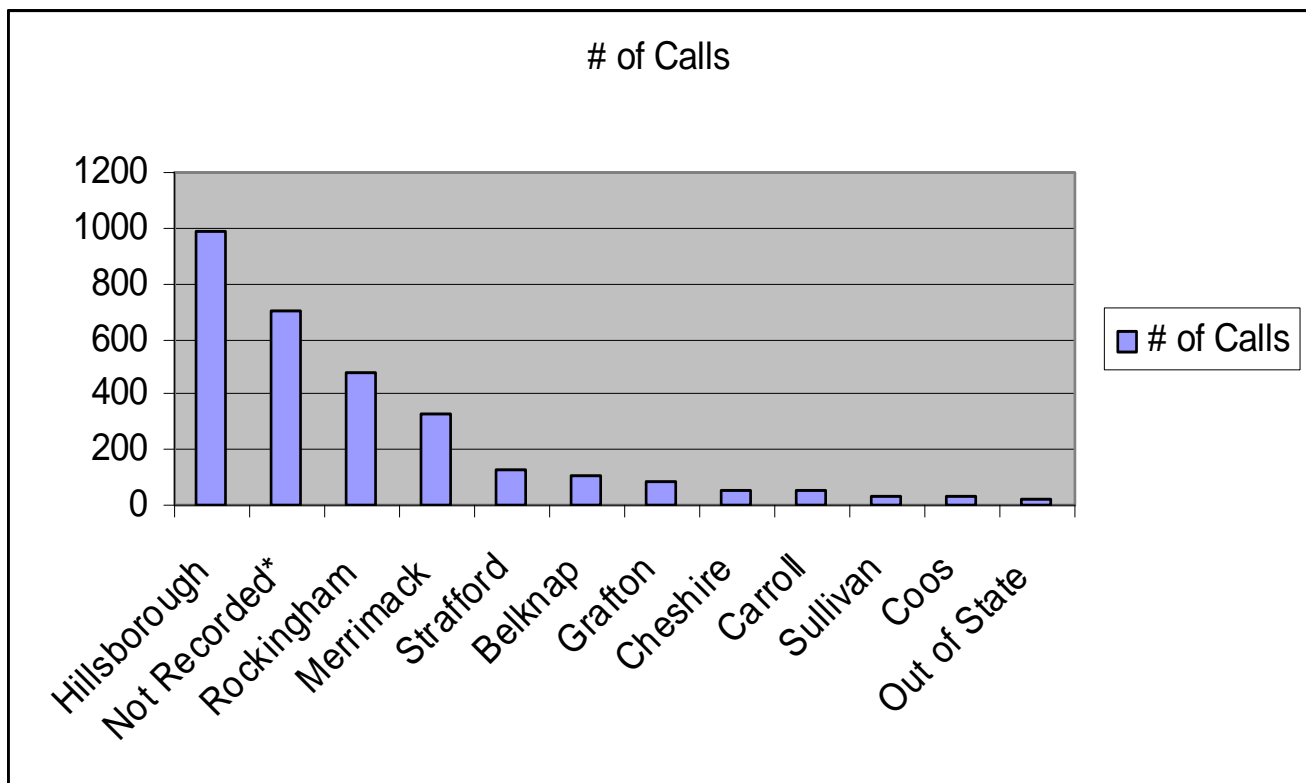

**2-1-1 NH**  
**Statistical Report**  
**Caller's County**  
**3/11/2009 to 4/11/2009**  
Total Calls in Date Range: 2,998

\* Location not recorded as these calls were General Inquiries, 411 Calls, Hang-Ups, Wrong Numbers and Static Calls.