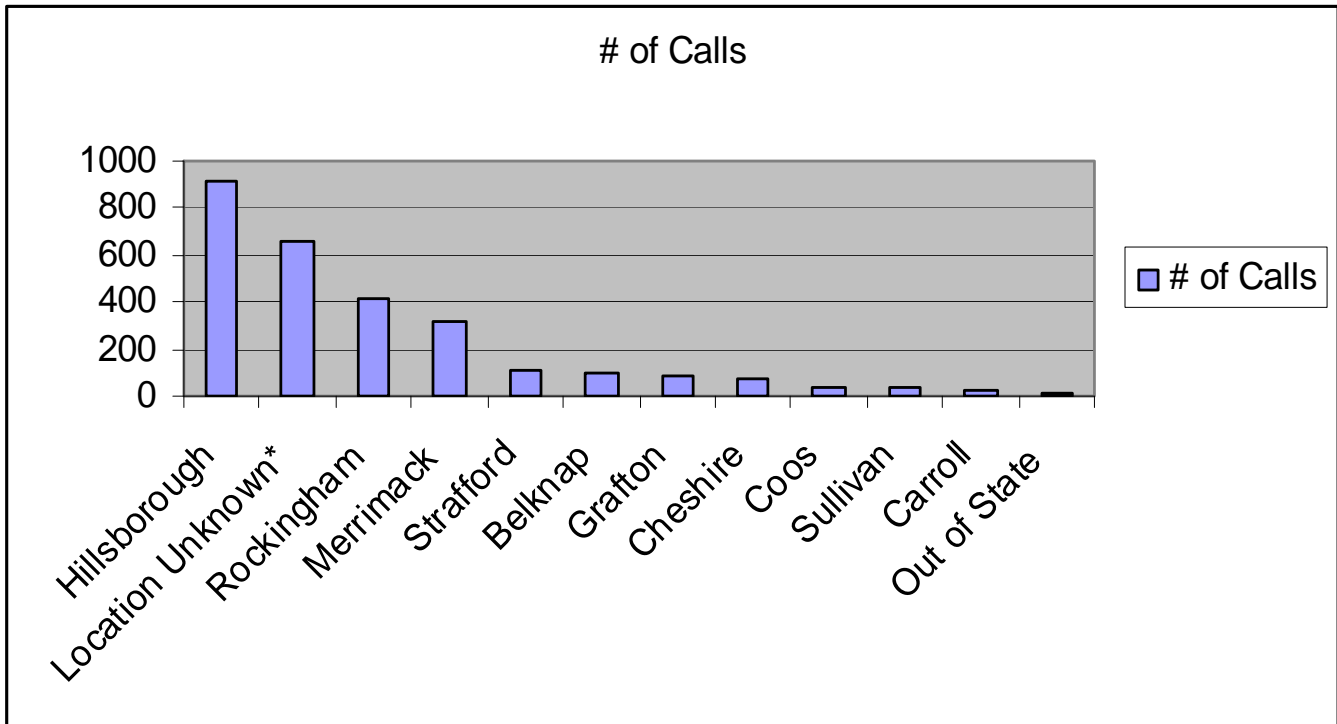

2-1-1 NH
Statistical Report
Caller's County
04/01/09 – 04/30/09
 Total Calls in Date Range: 2,752

* Location not recorded as these calls were General Inquiries, 411 Calls, Hang-Ups, Wrong Numbers and Static Calls.